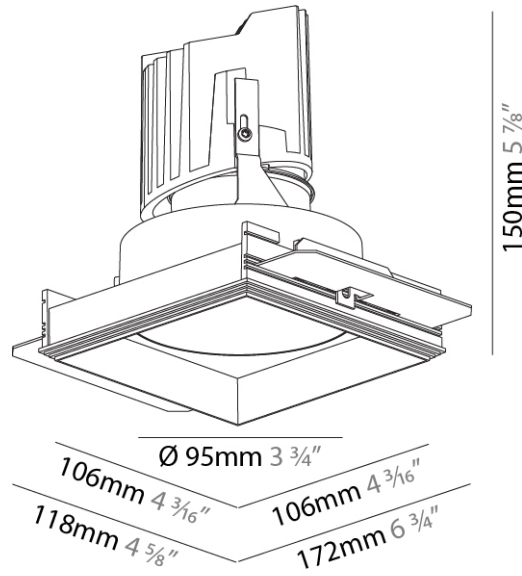

ELECTRICAL

Lamp Type: LED (Zhaga Standard)
Input Wattage (W): 15.5
Total Output Wattage (W): 14.5
Dimming: Tri-Mode (Non-Dimming and Phase Dimming (120Vac only) and 0-10V Dimming)
Driver Included: No
Driver Location: Recessed Housing
Driver Type: Constant Current - Universal
Driver Class: Class 2
Housing: See components
Input Voltage (V): 120 - 277
Constant Current (MA): 500

LED

Number of LEDs: 1
Color Temperature (°K): 2700 / 3000 / 3500 / 4000
Max. Delivered Lumen (lm): 940 / 980 / 1029 / 1050
Nominal Lumen (lm): 1386 / 1438 / 1511 / 1542
CRI: >90 CRI
Efficiency (%): 87.9 / 88.4 / 87.9
Lamp Life (hrs): 50000
Upon Request: RGB-W Tunable White Special Color Temperature Special LED

OPTICAL

Reflector: 20 / 40 / 60
Upon Request: Special Beam Angles

RATINGS AND CERTIFICATIONS

© 2024 Zaneen, Inc. 1-800-888-3382, F 416-247-9319, www.zaneen.com

Available for international specifications by adding "INT" at the end of the existing Model #. For assistance on 'custom' specifications, contact zteam@zaneen.com. In a constant effort to supply the best product, we reserve the right to change specifications or materials without notice. The most recent specification sheets are found at zaneen.com
IP rating: IP20