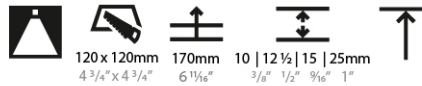

ELECTRICAL

Lamp Type: LED (Zhaga Standard)
Input Wattage (W): 15.5
Total Output Wattage (W): 14.5
Dimming: Tri-Mode (Non-Dimming and Phase Dimming (120Vac only) and 0-10V Dimming)
Driver Included: No
Driver Location: Recessed Housing
Driver Type: Constant Current - Universal
Driver Class: Class 2
Housing: See components
Input Voltage (V): 120 - 277
Constant Current (MA): 500

LED

Number of LEDs: 1
Color Temperature (°K): 2700 / 3000 / 3500 / 4000
Max. Delivered Lumen (lm): 940 / 980 / 1029 / 1050
Nominal Lumen (lm): 1386 / 1438 / 1511 / 1542
CRI: >90 CRI
Efficiency (%): 87.9 / 88.4 / 87.9
Lamp Life (hrs): 50000
Upon Request: RGB-W Tunable White Special Color Temperature Special LED

OPTICAL

Reflector: 20 / 40 / 60
Upon Request: Special Beam Angles

RATINGS AND CERTIFICATIONS

© 2024 Zaneen, Inc. 1-800-888-3382, F 416-247-9319, www.zaneen.com

Available for international specifications by adding "INT" at the end of the existing Model #. For assistance on 'custom' specifications, contact zteam@zaneen.com. In a constant effort to supply the best product, we reserve the right to change specifications or materials without notice. The most recent specification sheets are found at zaneen.com
IP rating: IP20